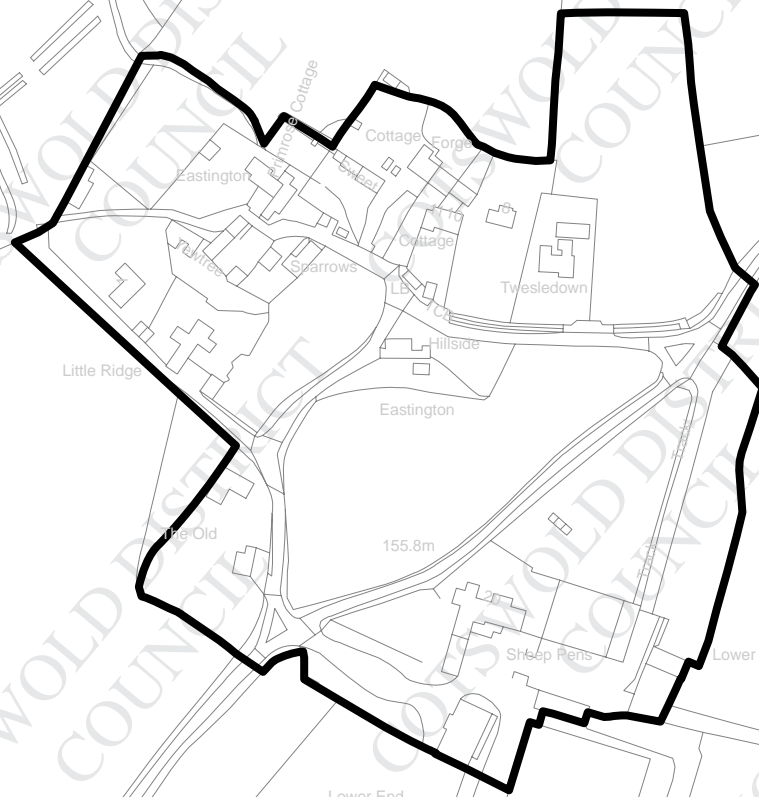

EASTINGTON CONSERVATION AREA

Eastington
Designated 31 January 1989

For further information, please contact the **Heritage and Design Service, Cotswold District Council, Trinity Road, Cirencester, Glos. GL7 1PX** Dated 4/2011

Based or reproduced from Ordnance Survey based maps with the permission of HMSO©Crown copyright 2011. Unauthorised reproduction infringes Crown copyright and may lead to prosecution or civil proceedings. Licence No. 100018800