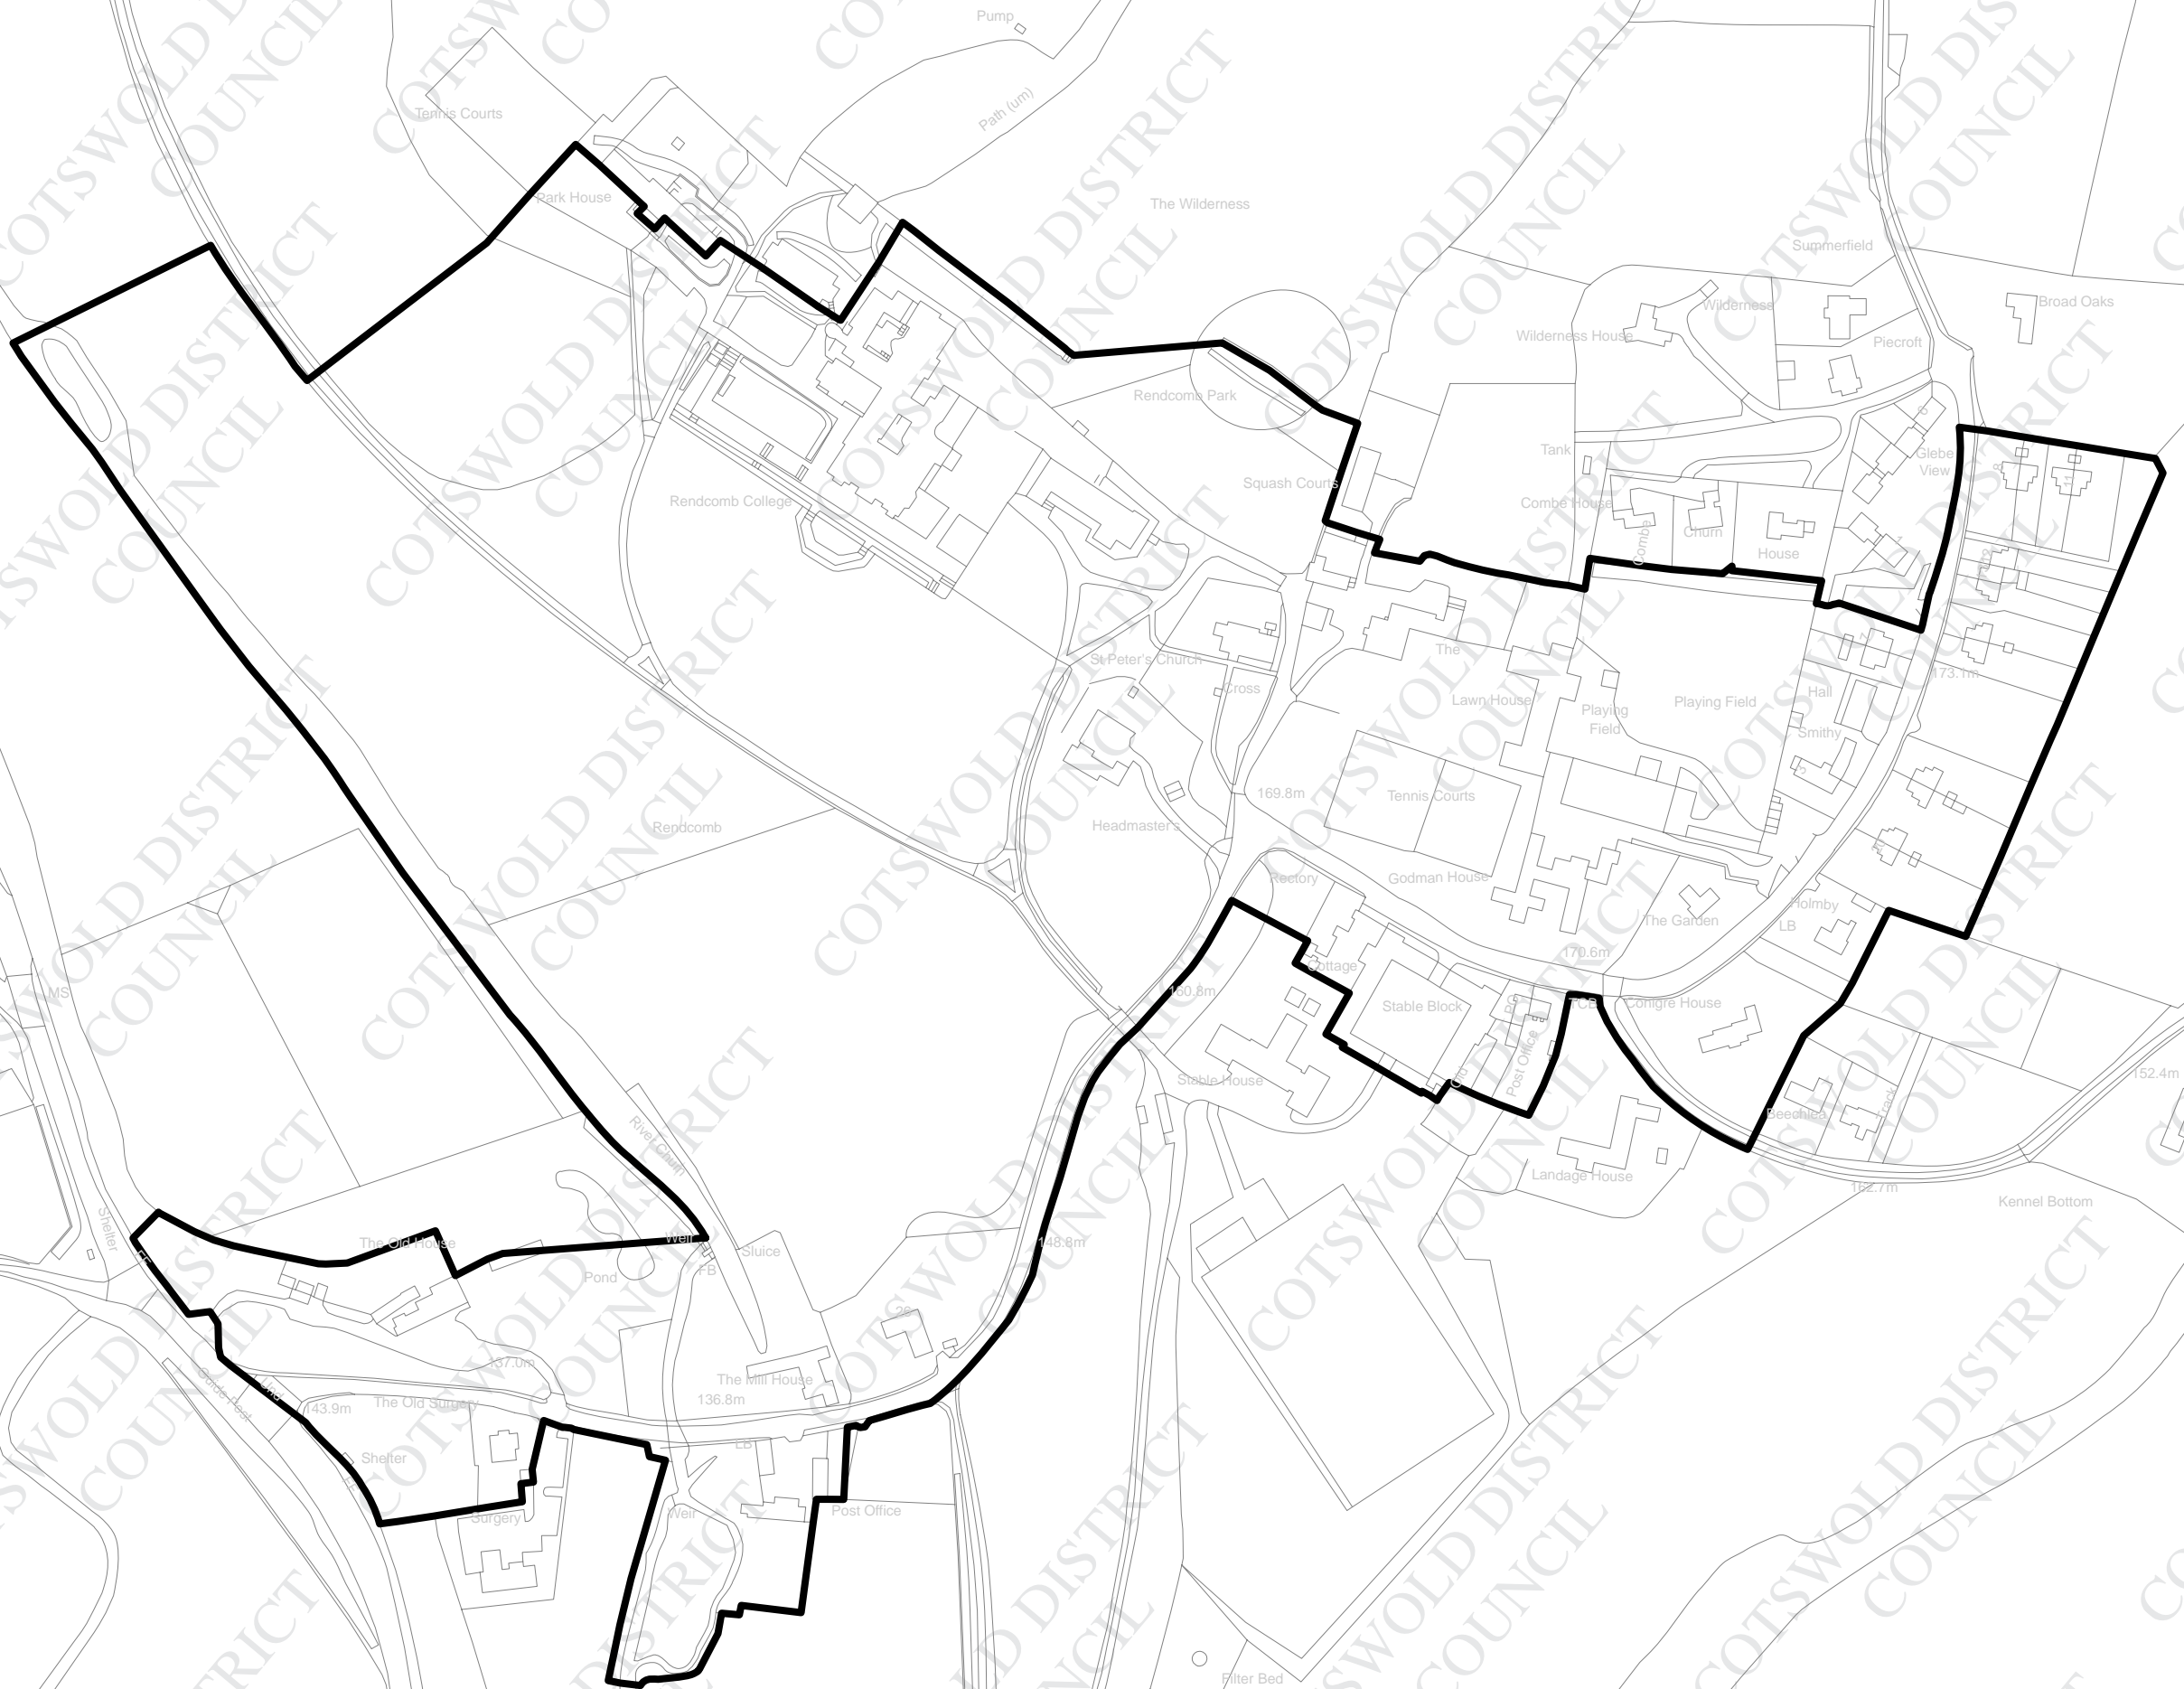

# RENDCOMB CONSERVATION AREA

Rendcomb  
Designated 30 January 1990

For further information, please contact the **Heritage and Design Service, Cotswold District Council, Trinity Road, Cirencester, Glos. GL7 1PX** Dated 4/2011

Based or reproduced from Ordnance Survey based maps with the permission of HMSO©Crown copyright 2011. Unauthorised reproduction infringes Crown copyright and may lead to prosecution or civil proceedings. Licence No. 100018800