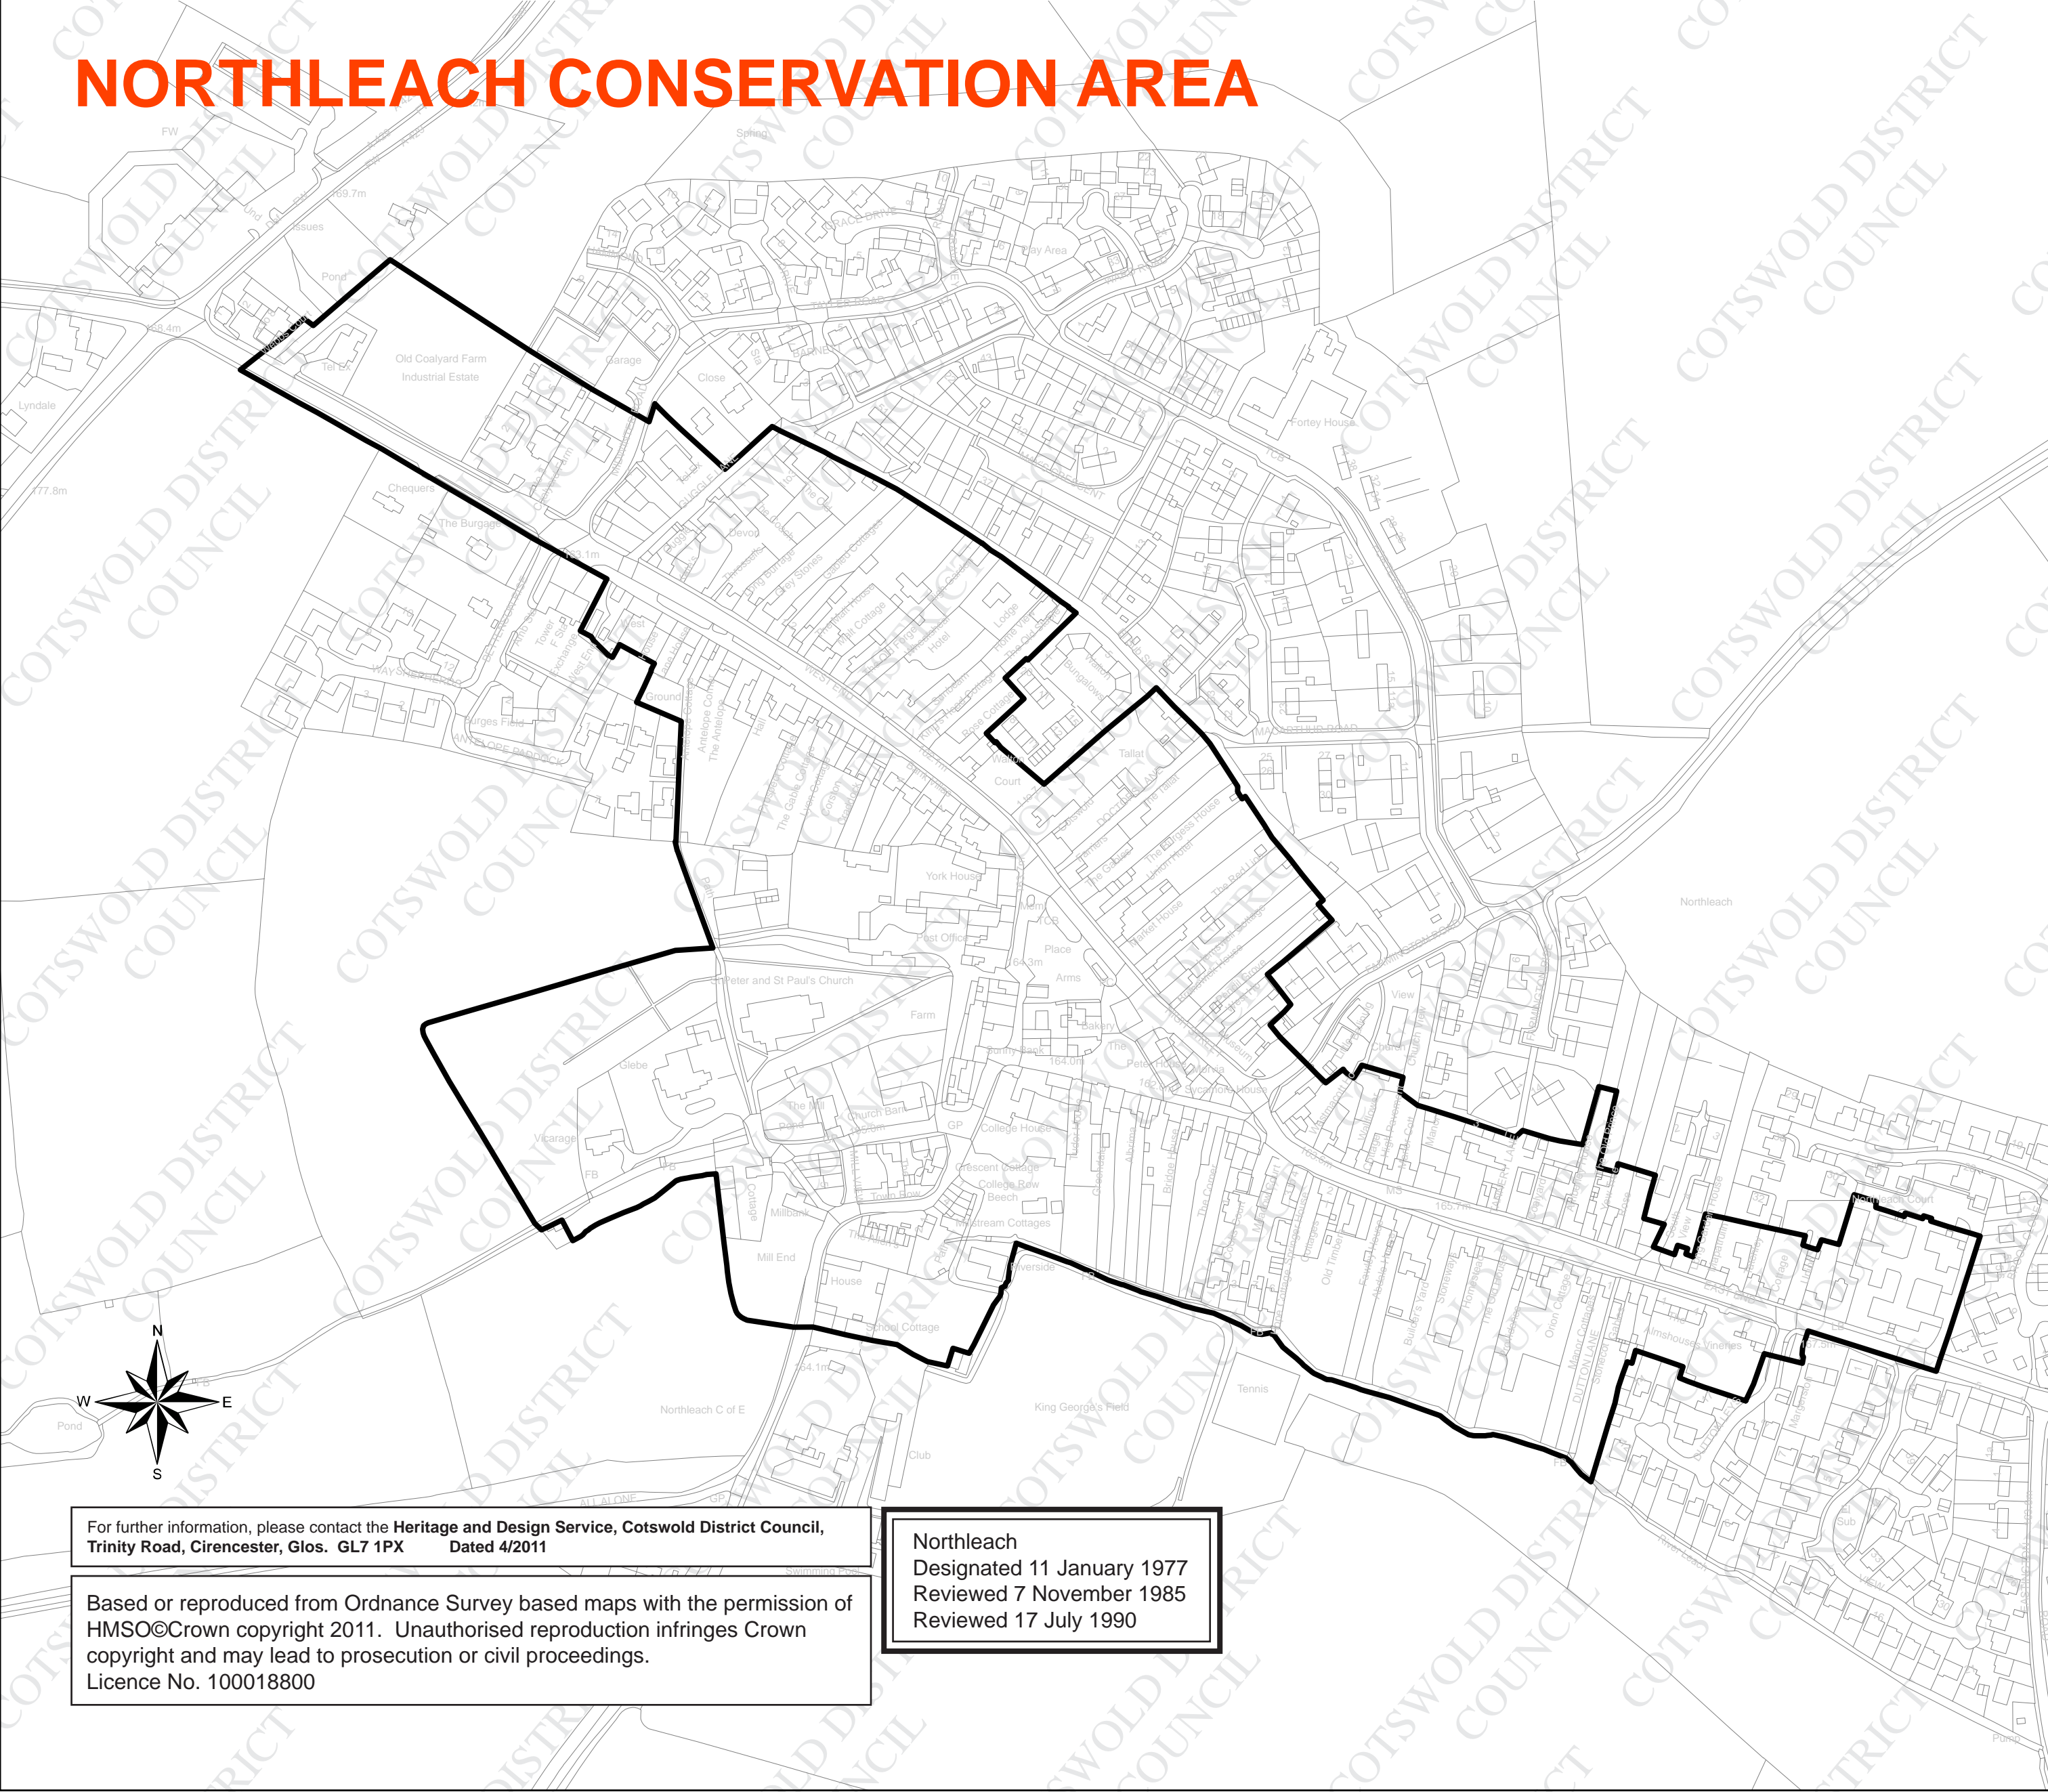

# NORTHLEACH CONSERVATION AREA

For further information, please contact the **Heritage and Design Service, Cotswold District Council,**  
**Trinity Road, Cirencester, Glos. GL7 1PX** Dated 4/2011

Based or reproduced from Ordnance Survey based maps with the permission of  
HMSO©Crown copyright 2011. Unauthorised reproduction infringes Crown  
copyright and may lead to prosecution or civil proceedings.  
Licence No. 100018800

Northleach  
Designated 11 January 1977  
Reviewed 7 November 1985  
Reviewed 17 July 1990