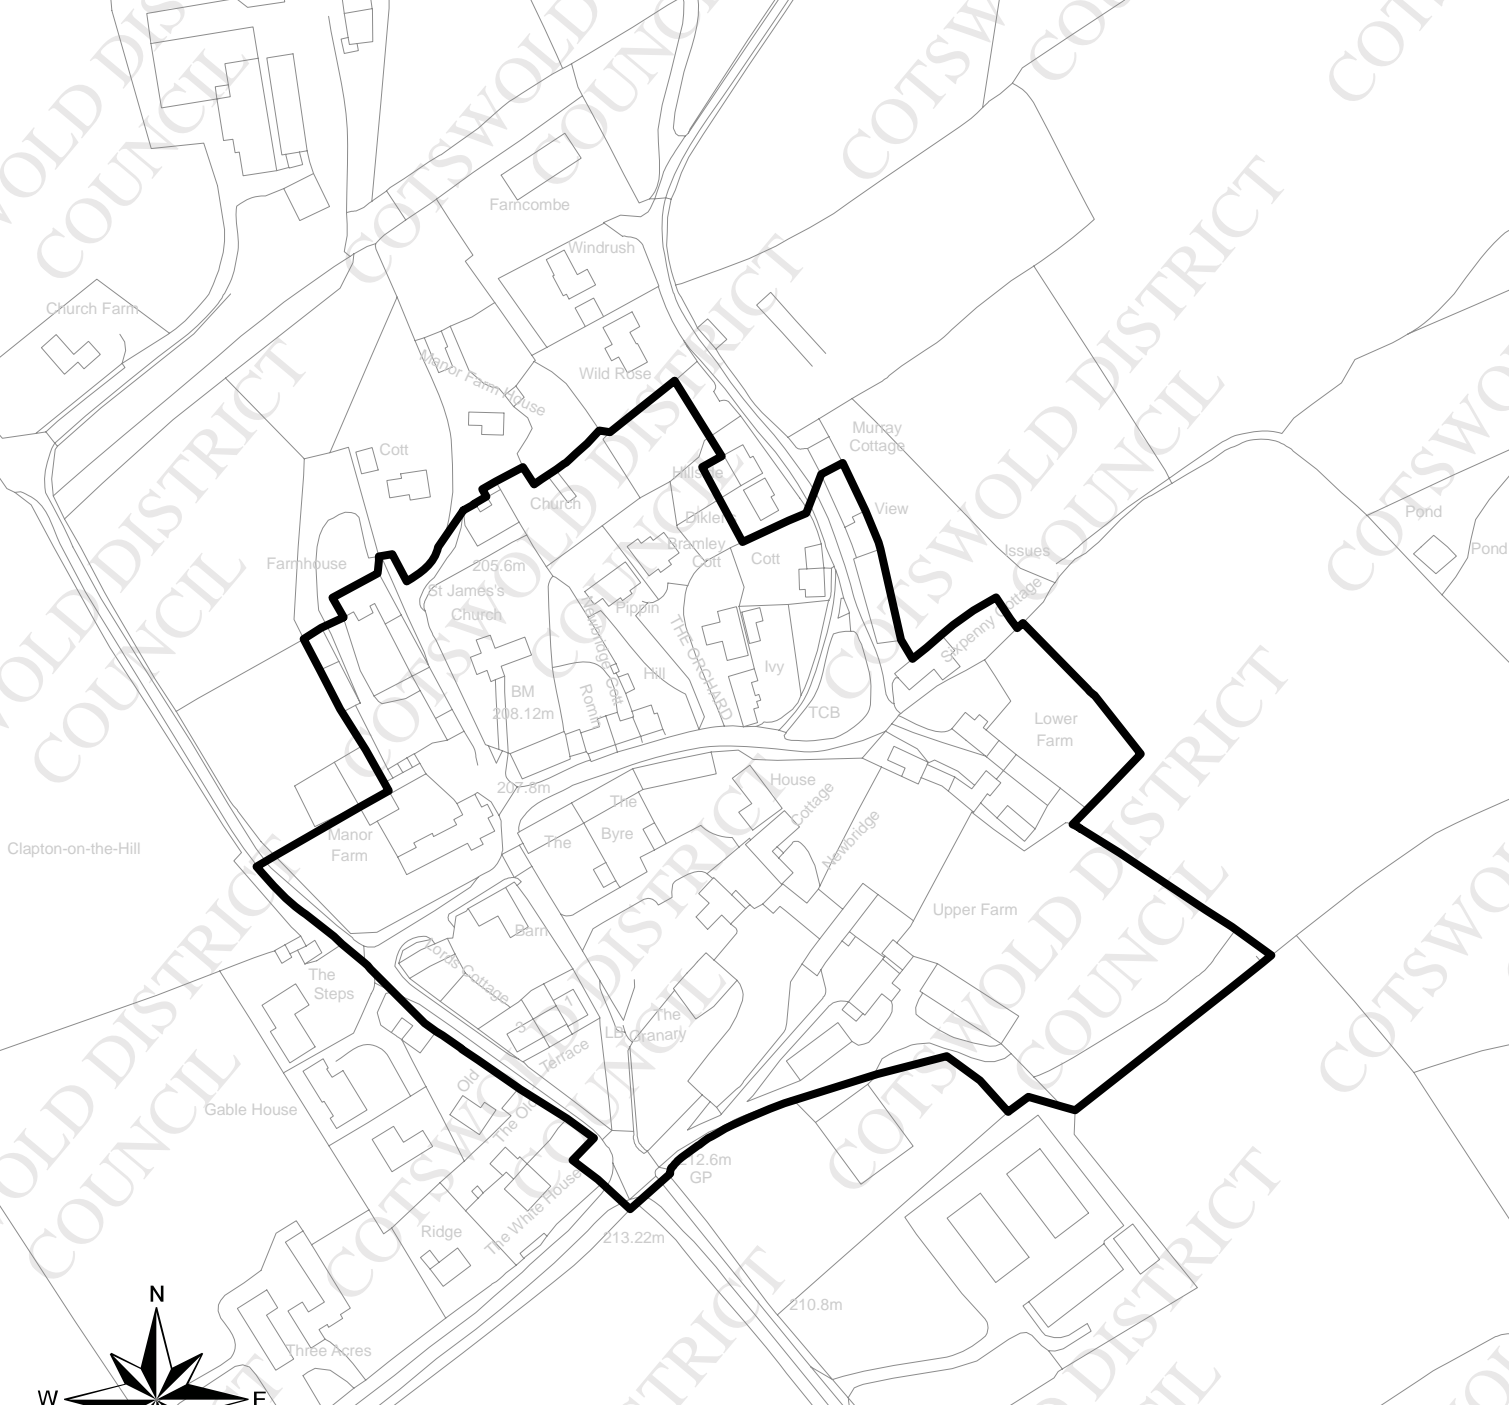

CLAPTON-ON-THE-HILL CONSERVATION AREA

Clapton-on-the-Hill
Designated 26 September 1989

For further information, please contact the **Heritage and Design Service, Cotswold District Council, Trinity Road, Cirencester, Glos. GL7 1PX** Dated 4/2011

Based or reproduced from Ordnance Survey based maps with the permission of HMSO©Crown copyright 2011. Unauthorised reproduction infringes Crown copyright and may lead to prosecution or civil proceedings.
Licence No. 100018800