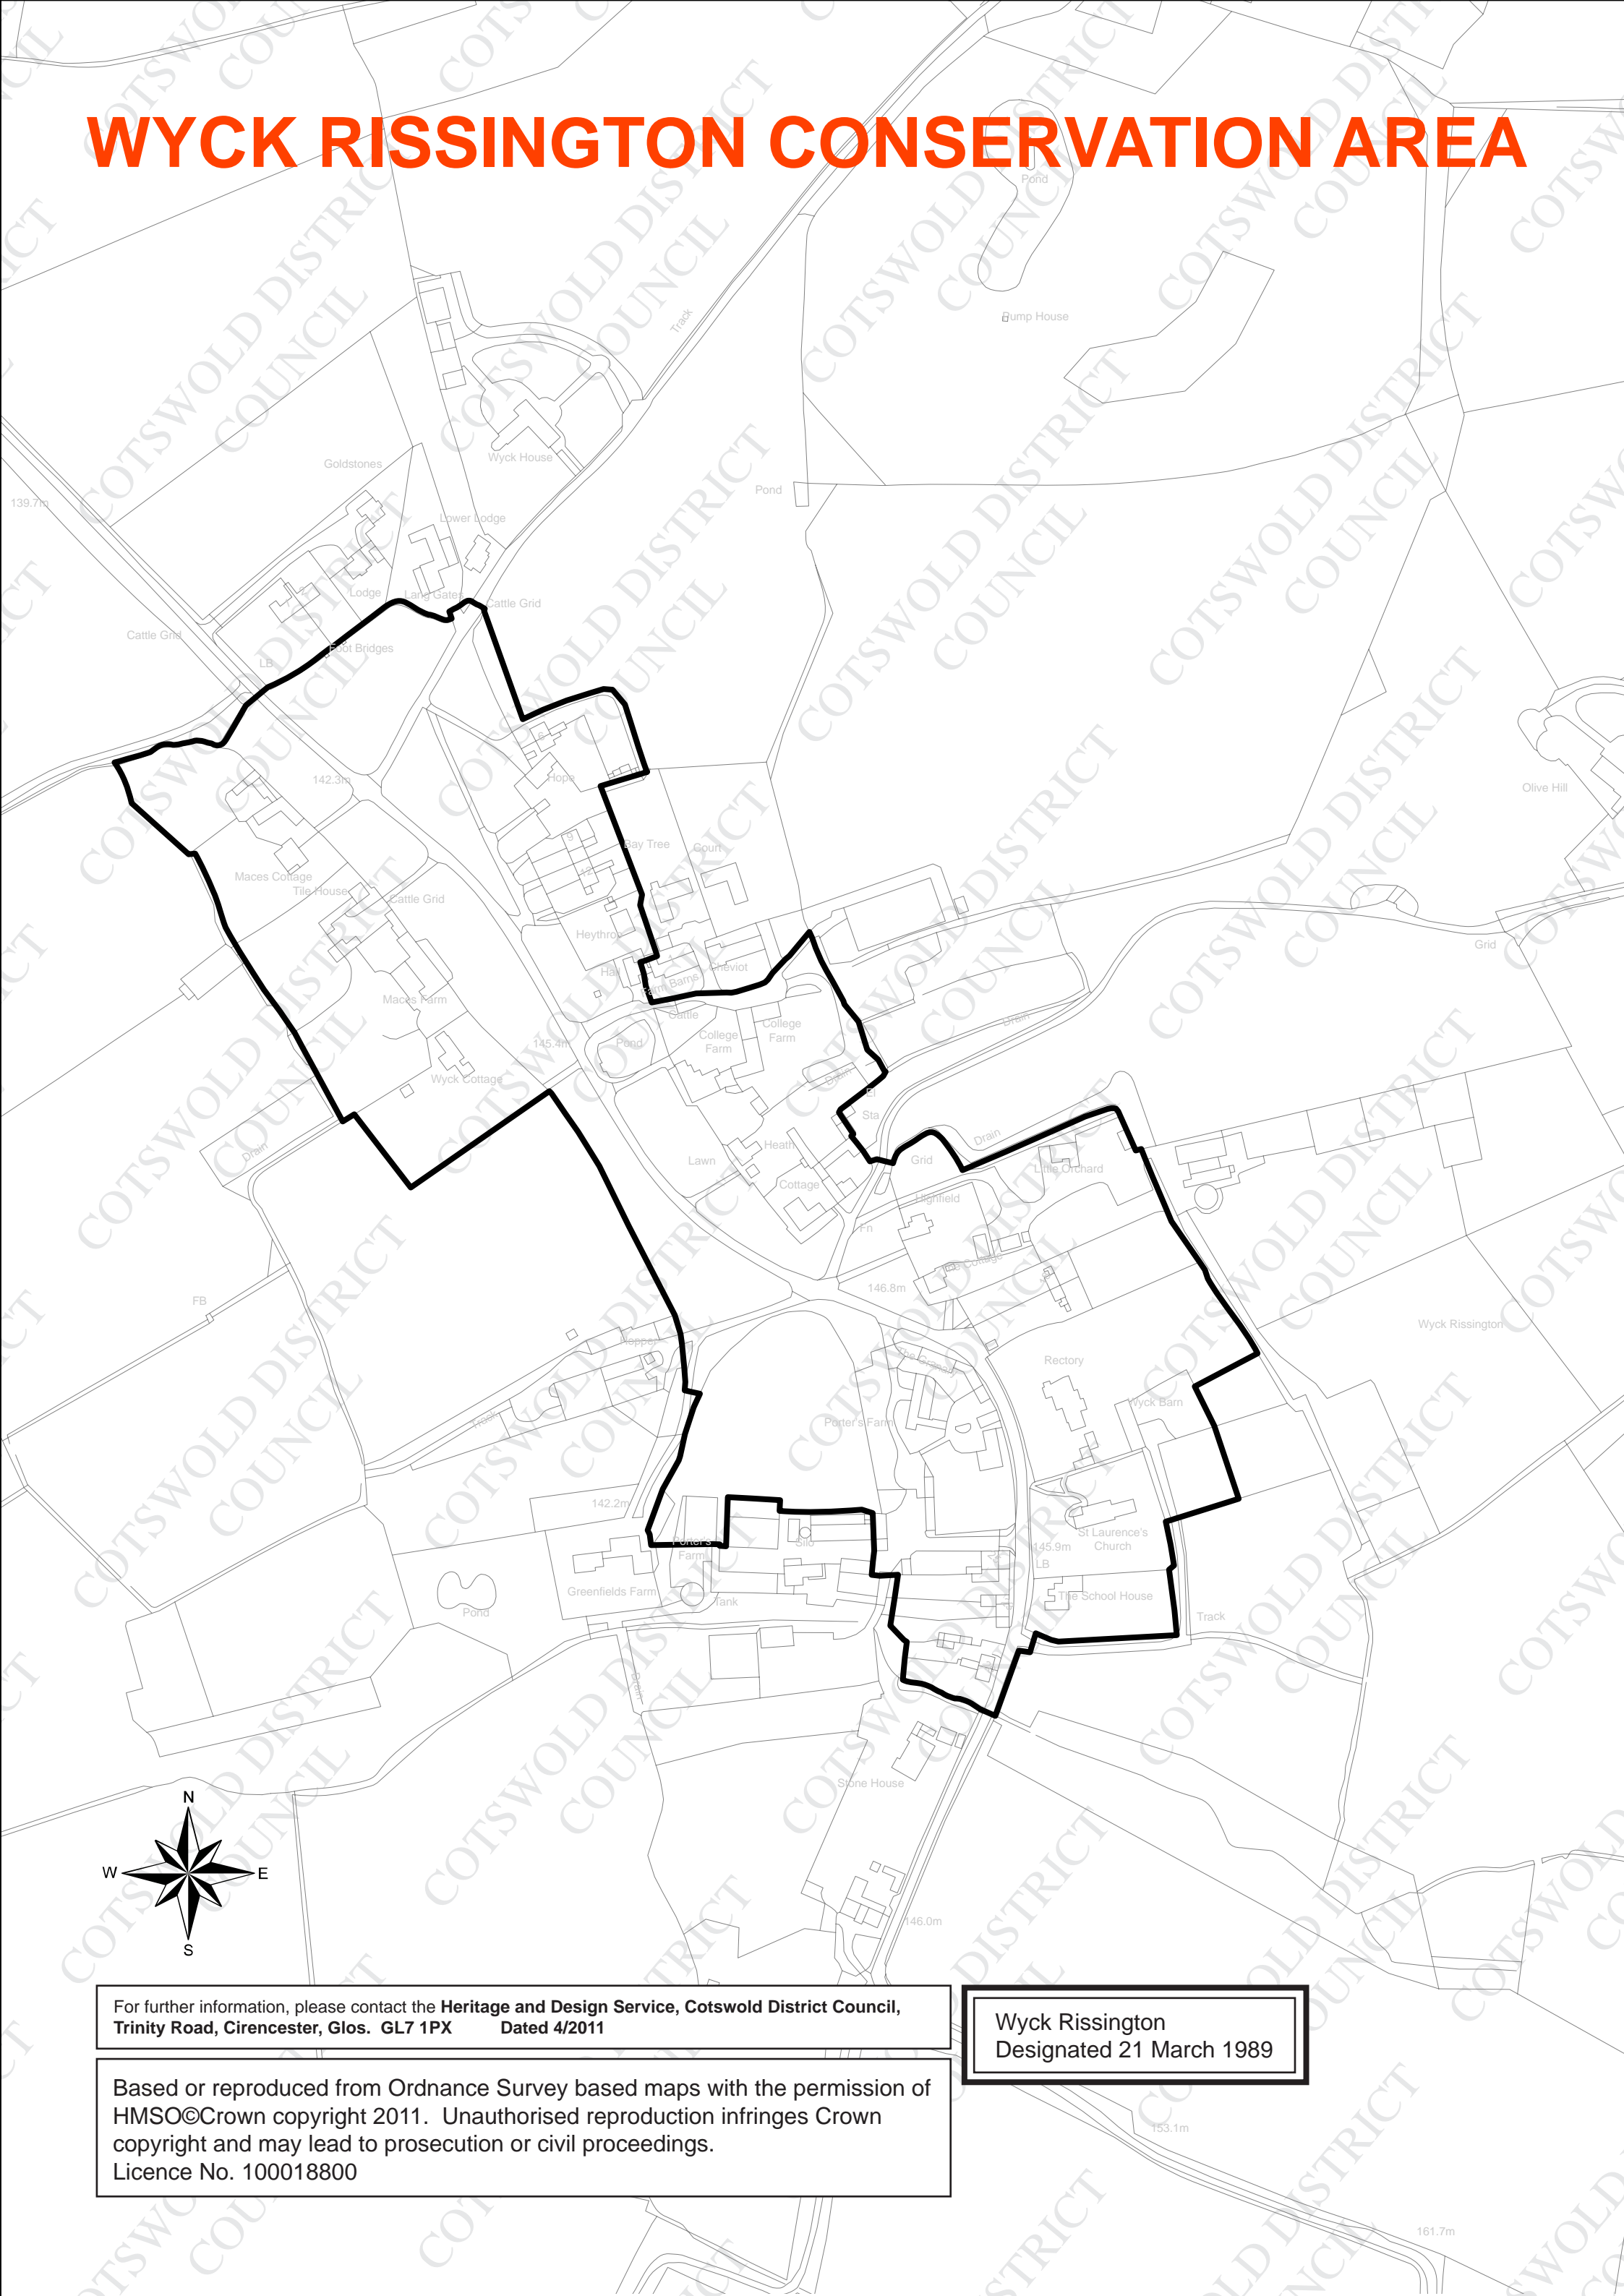

WYCK RISSINGTON CONSERVATION AREA

For further information, please contact the **Heritage and Design Service, Cotswold District Council, Trinity Road, Cirencester, Glos. GL7 1PX** Dated 4/2011

Wyck Rissington
Designated 21 March 1989

Based or reproduced from Ordnance Survey based maps with the permission of HMSO©Crown copyright 2011. Unauthorised reproduction infringes Crown copyright and may lead to prosecution or civil proceedings.
Licence No. 100018800