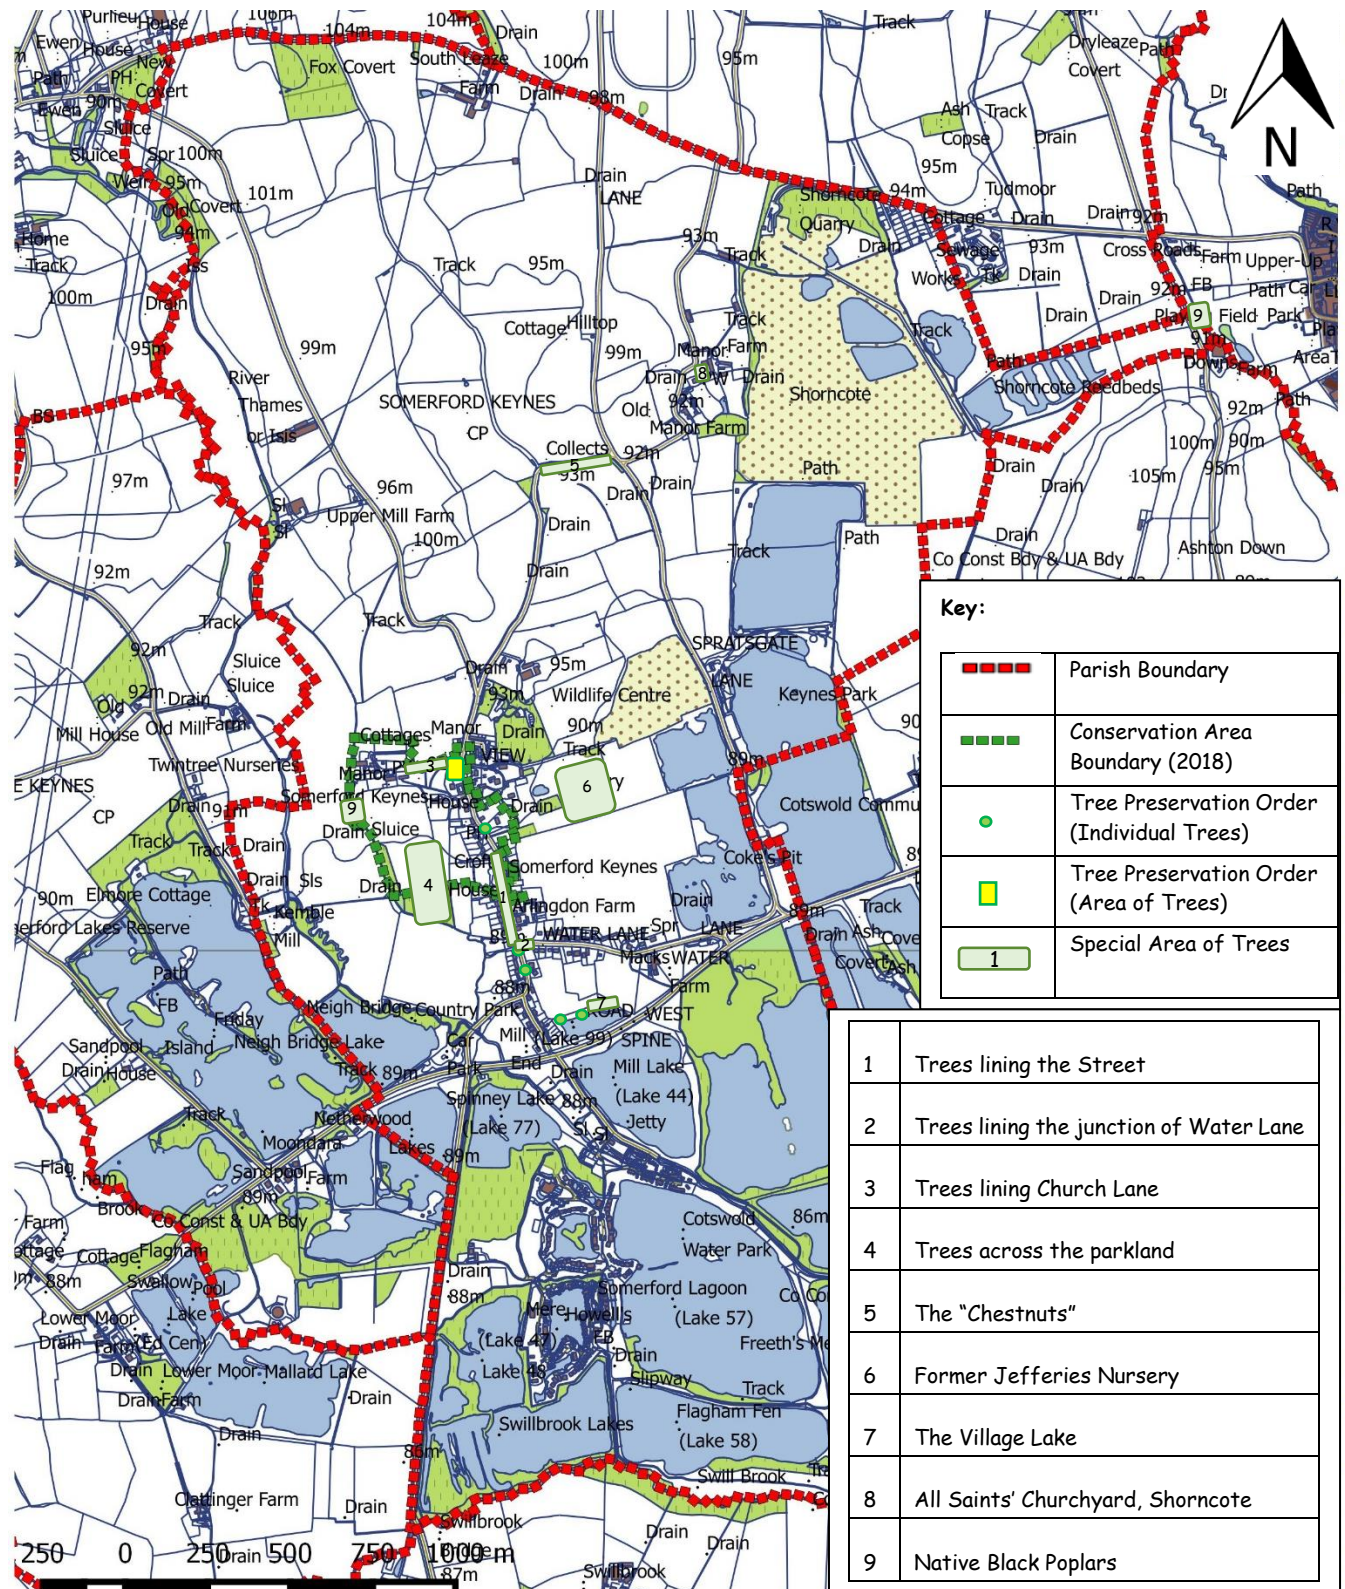

Appendix 8 – Proposals Map

Important Trees and Tree Scenes

Key:

	Parish Boundary
	Conservation Area Boundary (2018)
	Tree Preservation Order (Individual Trees)
	Tree Preservation Order (Area of Trees)
	Special Area of Trees

1	Trees lining the Street
2	Trees lining the junction of Water Lane
3	Trees lining Church Lane
4	Trees across the parkland
5	The "Chestnuts"
6	Former Jefferies Nursery
7	The Village Lake
8	All Saints' Churchyard, Shorncote
9	Native Black Poplars