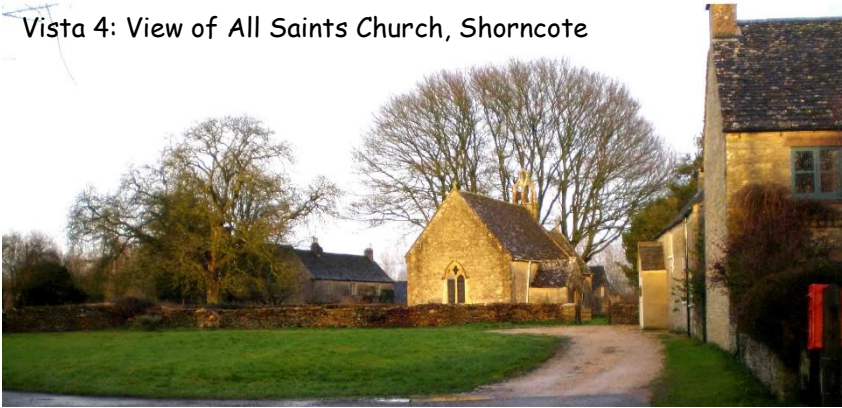

Appendix 7 – Proposals Map (Key Vistas)

Somerford Keynes:

Shorncote:

Vista 4: View of All Saints Church, Shorncote

© Crown copyright and database rights 2014. Ordnance Survey, LA No. 0100055816

Key:

	Width of the view from observation point, up to and including line of view.
	Observation point.