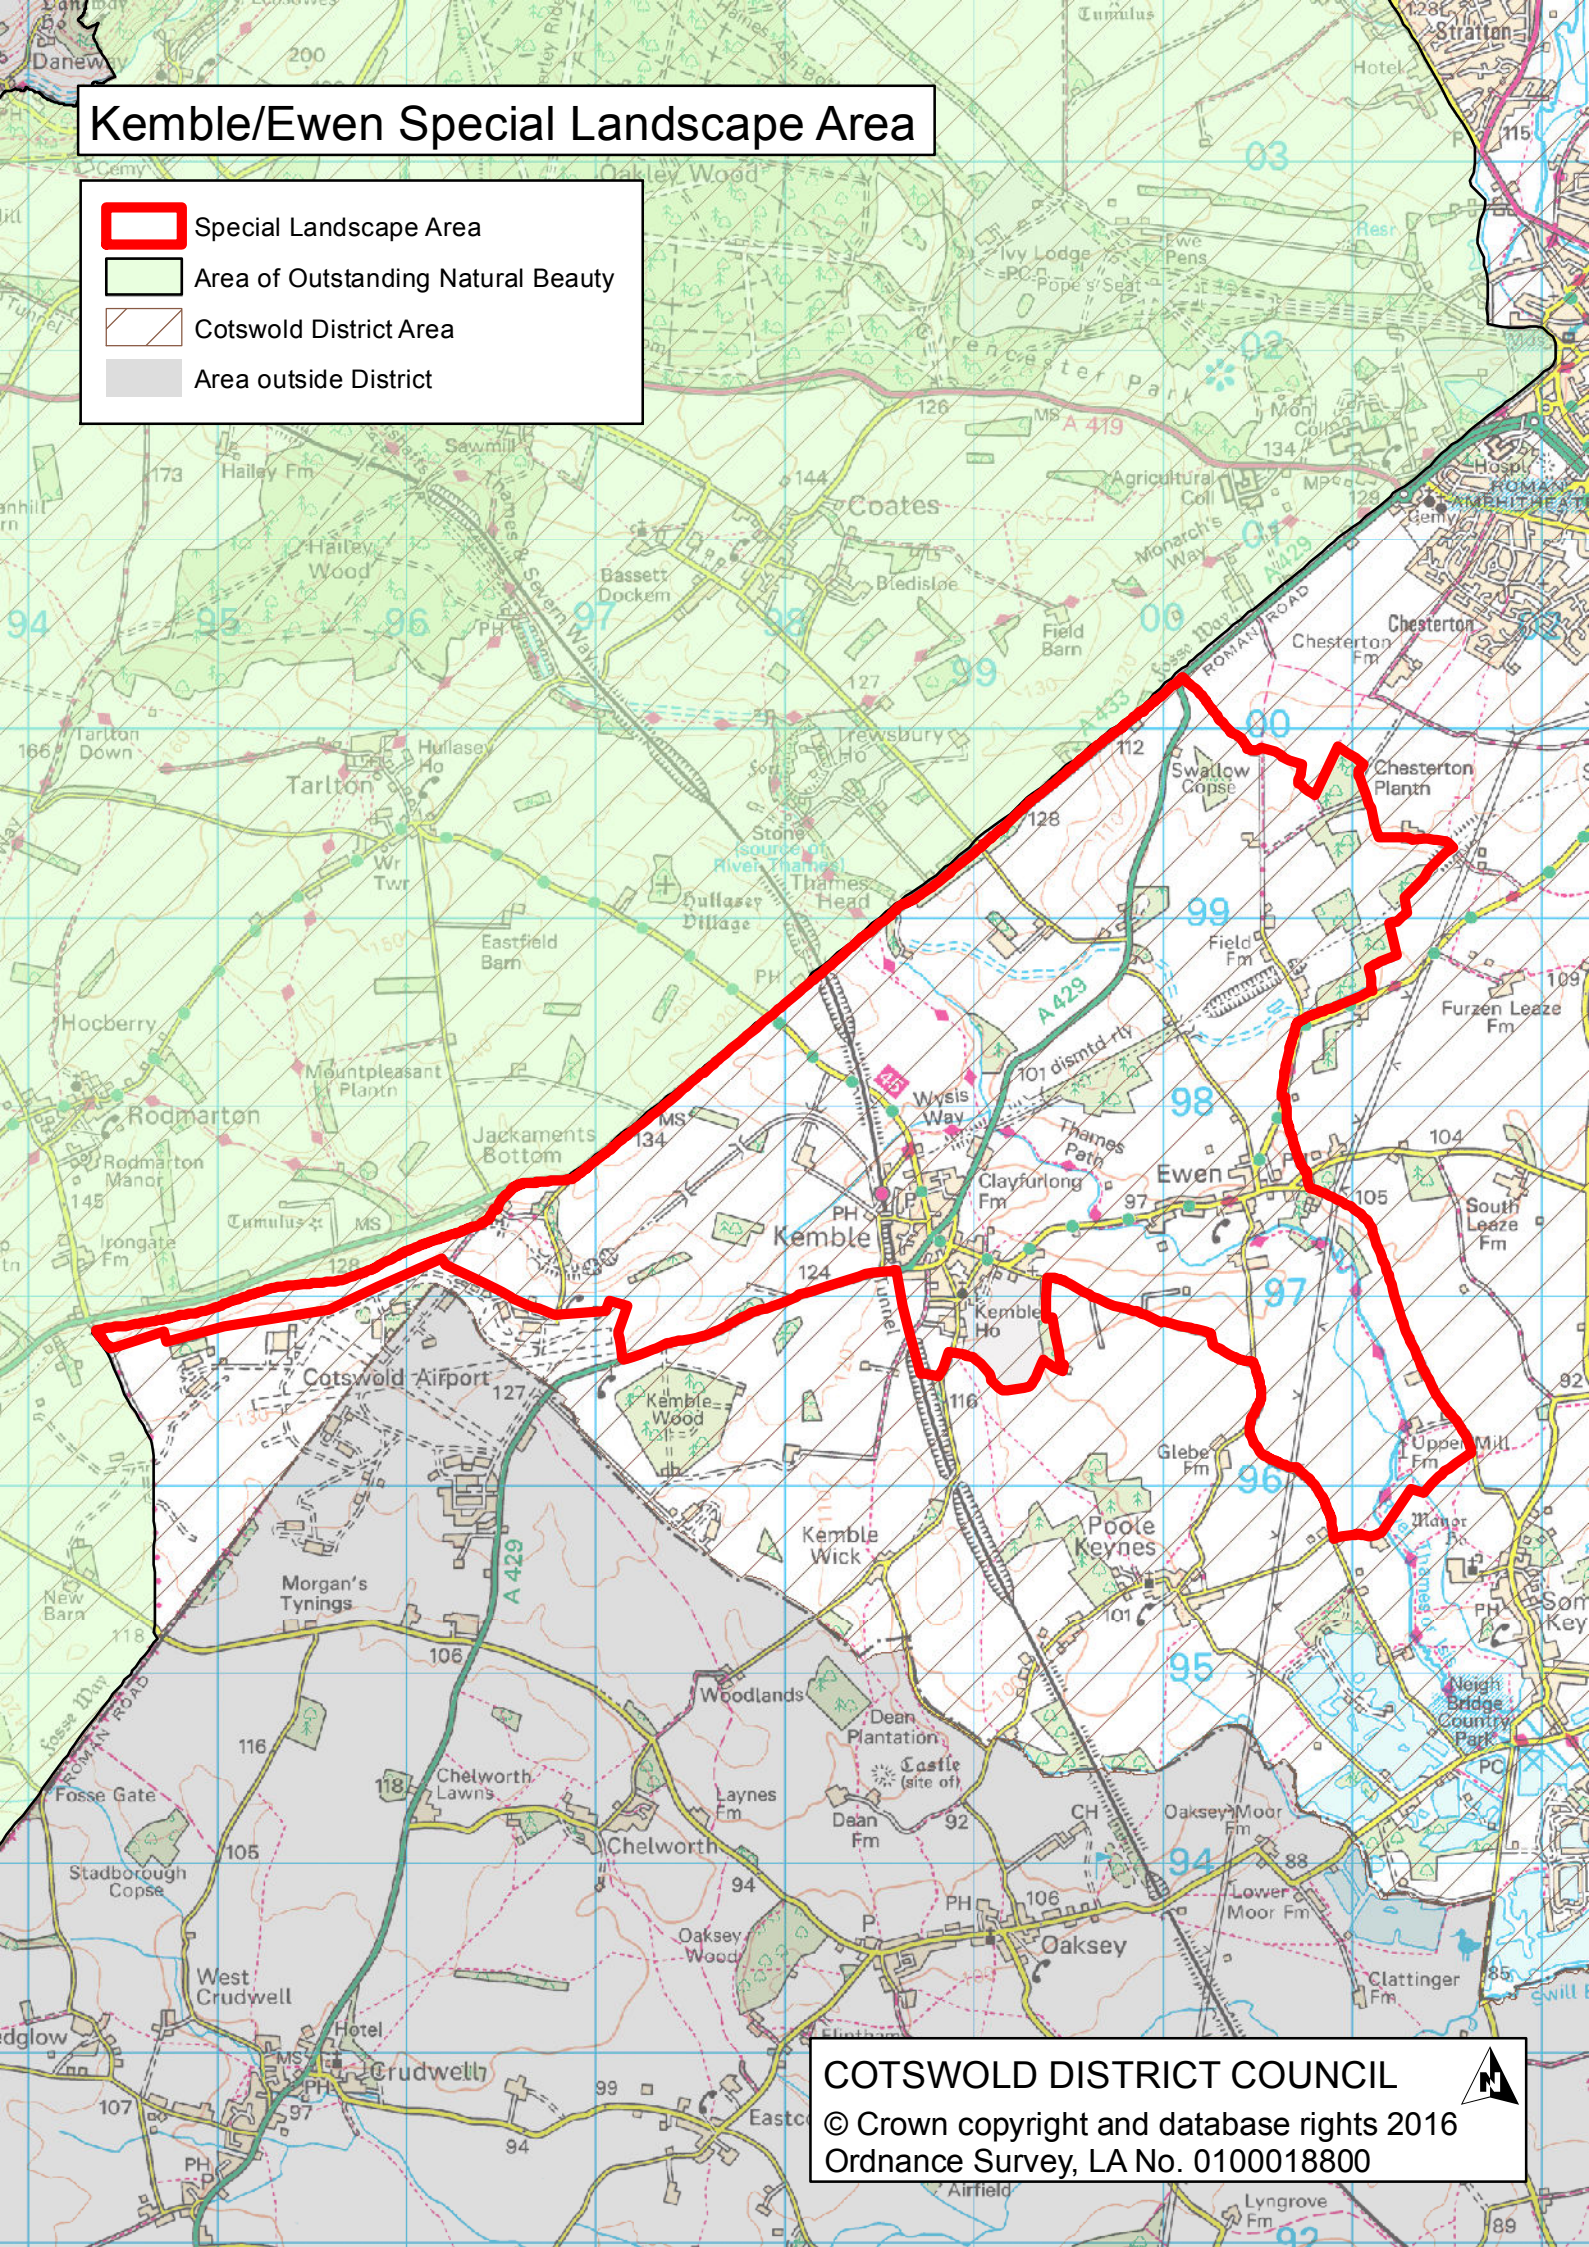

Kemble/Ewen Special Landscape Area

-  Special Landscape Area
-  Area of Outstanding Natural Beauty
-  Cotswold District Area
-  Area outside District

COTSWOLD DISTRICT COUNCIL
© Crown copyright and database rights 2016
Ordnance Survey, LA No. 0100018800