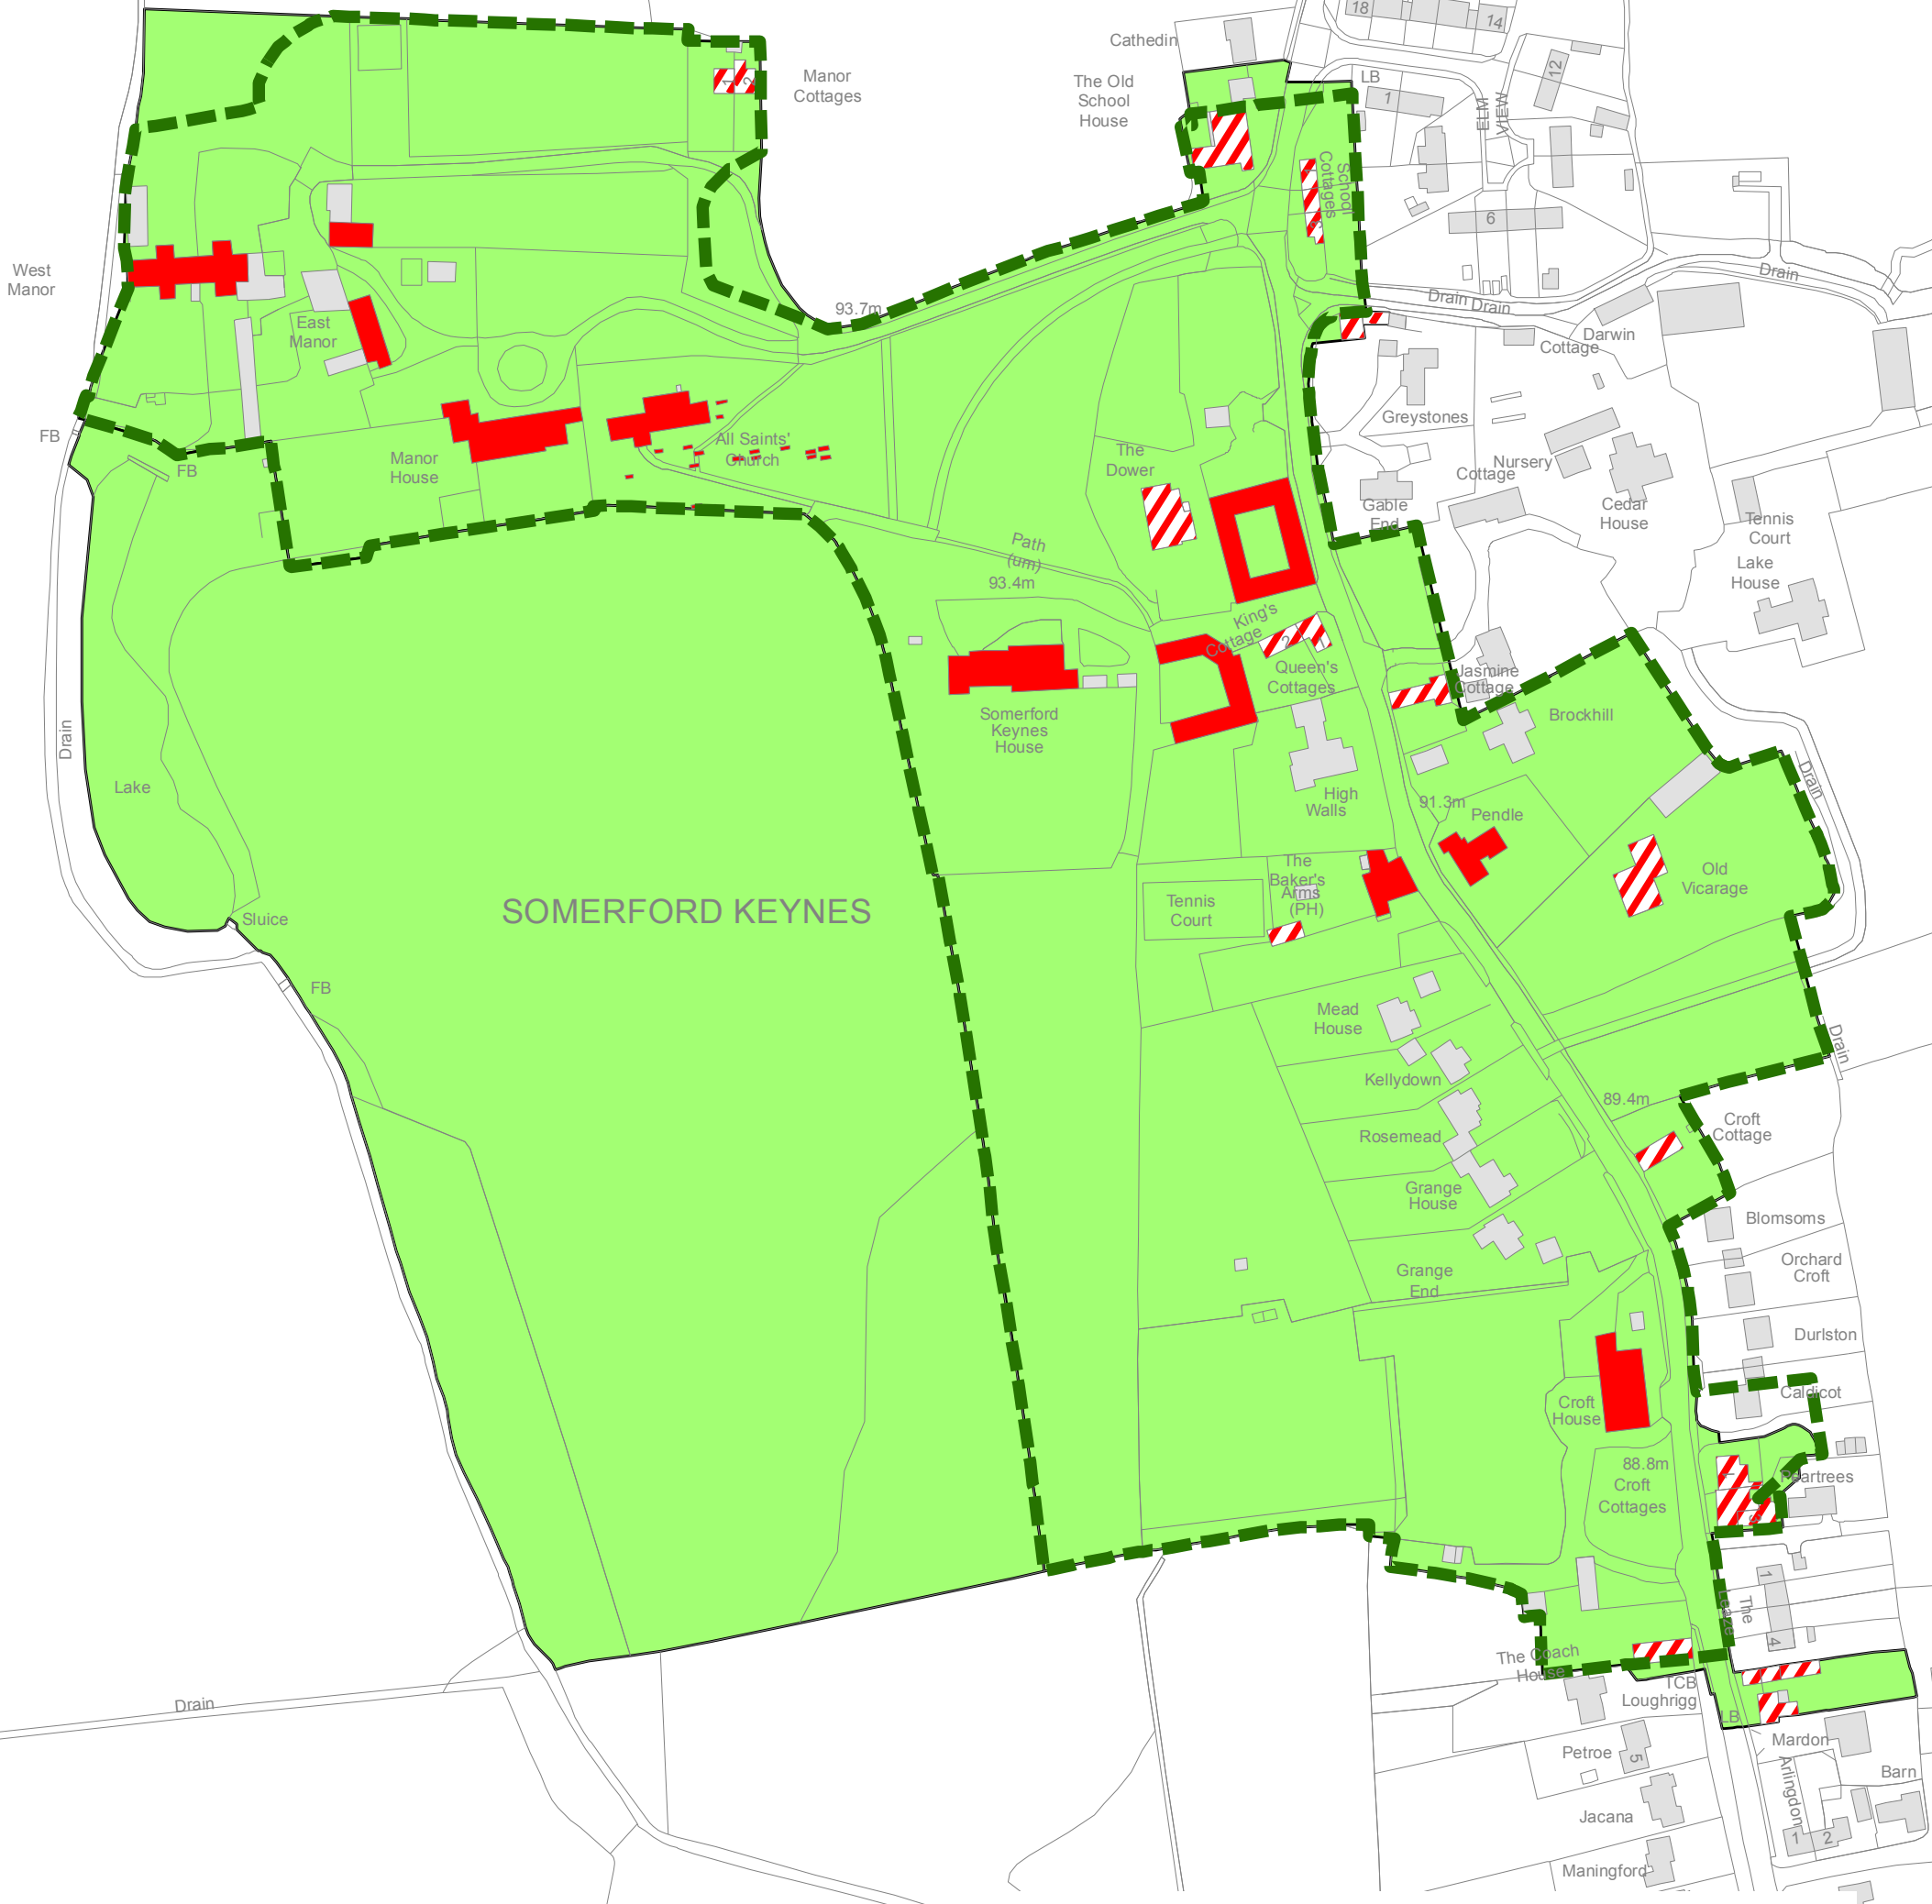

SOMERFORD KEYNES CONSERVATION AREA MAP

KEY

-  Existing Boundary(1989)
-  Proposed Boundary(2017)
-  Listed Buildings
-  Non-designated heritage assets that contribute positively to the CA.